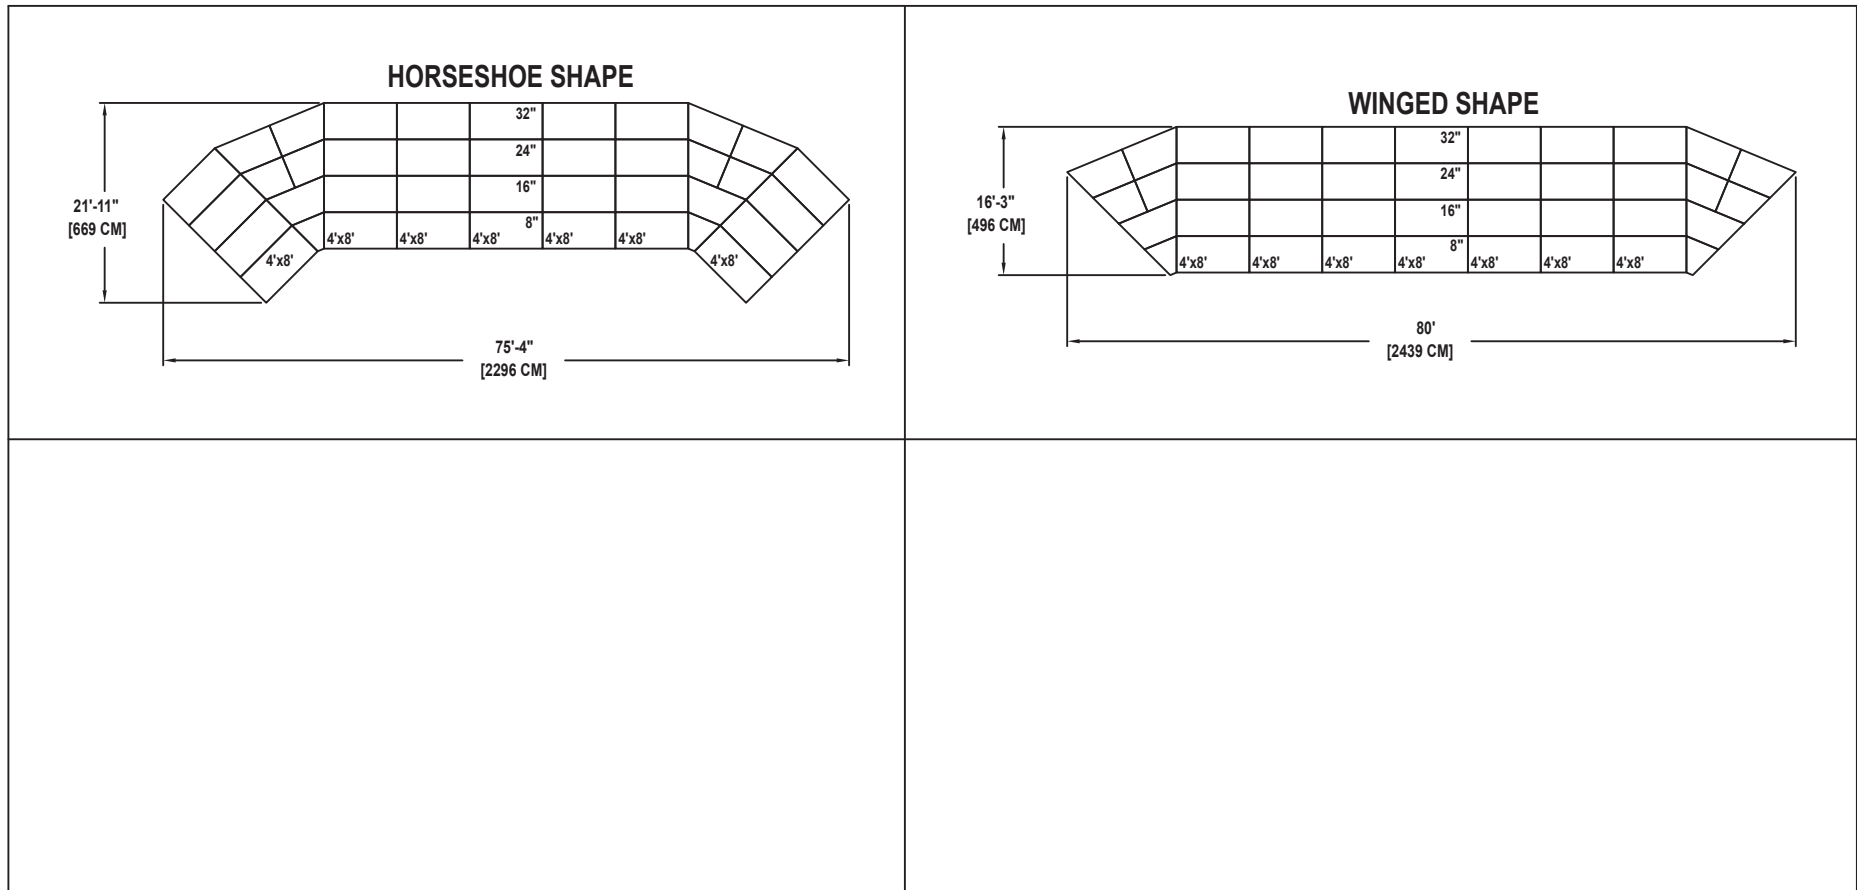

SEATED BAND / ORCHESTRA RISER SET

NO. 995

SEATING CAPACITY NOT USING THE FLOOR, 98.

SEATING CAPACITY WITH ONE ROW ON THE FLOOR, 119.

SEATING CAPACITY IS BASED ON 32" CHAIR SPACING.

Wenger®

C O R P O R A T I O N

Wenger®

JRCLANCY

GEARBOSS®

Drawing 100A309_C
Sheet 35 of 40

MUSIC EDUCATION AND PERFORMING ARTS

Owatonna Office: Phone 800.4WENGER (493-6437) Worldwide +1.507.455.4100 | Parts & Service 800.887.7145 | wengercorp.com | 555 Park Drive, PO Box 448 | Owatonna | MN 55060-0448

Syracuse Office: Phone 800.836.1885 Worldwide +1.315.451.3440 | jrclancy.com | 7041 Interstate Island Road | Syracuse | NY 13209-9713

ATHLETICS Phone 800.493.6437 | gearboss.com | 555 Park Drive, PO Box 448 | Owatonna | MN 55060-0448